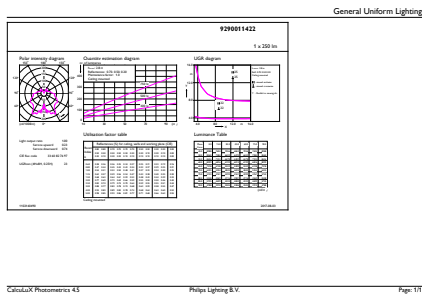

Product Data

Full product code	871869650757500
-------------------	-----------------

Order product name	Corepro Candle ND 4-25W E14 827 B35 CL
EAN/UPC - Product	8718696507575
Order code	929001142202
Numerator - Quantity Per Pack	1
Numerator - Packs per outer box	10
Material Nr. (12NC)	929001142202
Net Weight (Piece)	0.040 kg

Dimensional drawing

LED ND 4-25W E14 827 220-240V B35 CL

Product	D	C
Corepro Candle ND 4-25W E14 827 B35 CL	35 mm	106 mm

Photometric data

CorePro LEDcandle 4-25W E14 827 CL B35

CorePro LEDcandle 4-25W E14 827 CL B35