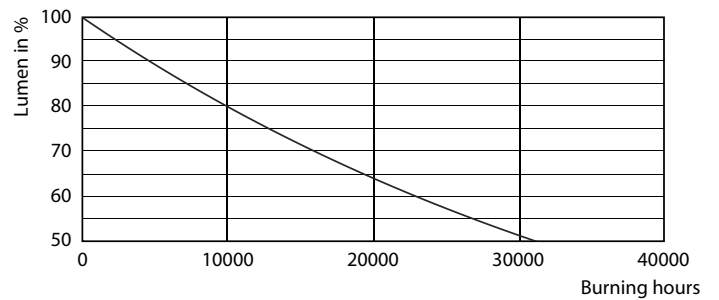

Product data

General Information	
Cap-Base	E14 [E14]
Reddot Design Award Winner mark	Reddot Design Award Winner 2016
Nominal Lifetime (Nom)	15000 h
Switching Cycle	50000X
Technical Type	4-25W
Light Technical	
Color Code	827 [CCT of 2700K]
Luminous Flux (Nom)	250 lm
Luminous Flux (Rated) (Nom)	250 lm
Color Designation	Warm White (WW)
Correlated Color Temperature (Nom)	2700 K
Luminous Efficacy (rated) (Nom)	62.50 lm/W
Color Consistency	<6
Color Rendering Index (Nom)	80

CorePro LED candles and lusters

Photometric data

CorePro 822-827

Lifetime

LEDbulb 60W E14 827 FR B38

LEDbulb 60W E14 827 FR B38