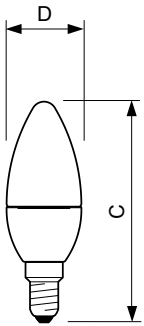

Product data

General Information	
Cap-Base	E14 [E14]
Reddot Design Award Winner mark	Reddot Design Award Winner 2016
Nominal Lifetime (Nom)	15000 h
Switching Cycle	50000X
Technical Type	4-25W
Light Technical	
Color Code	827 [CCT of 2700K]
Luminous Flux (Nom)	250 lm
Luminous Flux (Rated) (Nom)	250 lm
Color Designation	Warm White (WW)
Correlated Color Temperature (Nom)	2700 K
Luminous Efficacy (rated) (Nom)	62.50 lm/W
Color Consistency	<6
Color Rendering Index (Nom)	80

Product Data

Full product code	871869650757500
-------------------	-----------------

Order product name	Corepro Candle ND 4-25W E14 827 B35 CL
EAN/UPC - Product	8718696507575
Order code	929001142202
Numerator - Quantity Per Pack	1
Numerator - Packs per outer box	10
Material Nr. (12NC)	929001142202
Net Weight (Piece)	0.040 kg

Dimensional drawing

LED ND 4-25W E14 827 220-240V B35 CL

Product	D	C
Corepro Candle ND 4-25W E14 827 B35 CL	35 mm	106 mm

Photometric data

CorePro LEDcandle 4-25W E14 827 CL B35

CorePro LEDcandle 4-25W E14 827 CL B35