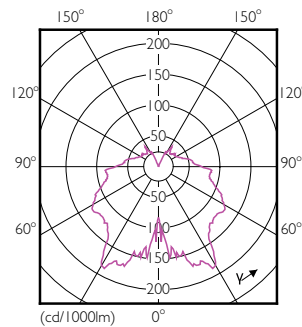

Product data

General Information	
Cap-Base	E14 [E14]
Reddot Design Award Winner mark	Reddot Design Award Winner 2016
Nominal Lifetime (Nom)	15000 h
Switching Cycle	50000X
Technical Type	4-25W
Light Technical	
Color Code	827 [CCT of 2700K]
Luminous Flux (Nom)	250 lm
Luminous Flux (Rated) (Nom)	250 lm
Color Designation	Warm White (WW)
Correlated Color Temperature (Nom)	2700 K
Luminous Efficacy (rated) (Nom)	62.50 lm/W
Color Consistency	<6
Color Rendering Index (Nom)	80

Product Data

Full product code	871869650757500
-------------------	-----------------

Order product name	Corepro Candle ND 4-25W E14 827 B35 CL
EAN/UPC - Product	8718696507575
Order code	929001142202
Numerator - Quantity Per Pack	1
Numerator - Packs per outer box	10
Material Nr. (12NC)	929001142202
Net Weight (Piece)	0.040 kg

Dimensional drawing

LED ND 4-25W E14 827 220-240V B35 CL

Product	D	C
Corepro Candle ND 4-25W E14 827 B35 CL	35 mm	106 mm

Photometric data

CorePro LEDcandle 4-25W E14 827 CL B35

CorePro LEDcandle 4-25W E14 827 CL B35