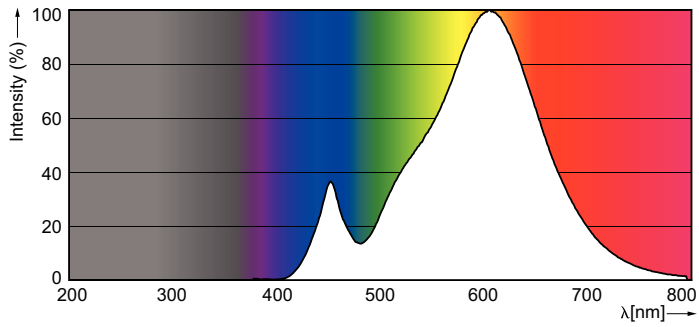

CorePro LED candles and lusters

Photometric data

CorePro 822-827