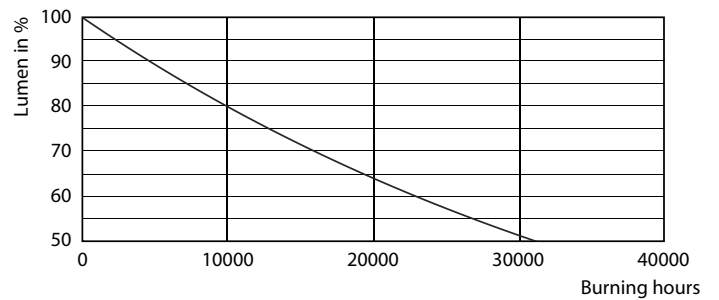

Product data

General Information	
Cap-Base	E14 [E14]
Reddot Design Award Winner mark	Reddot Design Award Winner 2016
RoHS mark	RoHS mark
Nominal Lifetime (Nom)	15000 h
Switching Cycle	50000X
Technical Type	5.5-40W
Light Technical	
Color Code	827 [CCT of 2700K]
Luminous Flux (Nom)	470 lm
Luminous Flux (Rated) (Nom)	470 lm
Color Designation	Warm White (WW)
Correlated Color Temperature (Nom)	2700 K
Luminous Efficacy (rated) (Nom)	85.45 lm/W
Color Consistency	<6
Color Rendering Index (Nom)	80

CorePro LED candles and lusters

Photometric data

CorePro 822-827

Lifetime

LEDbulb 60W E14 827 FR B38

LEDbulb 60W E14 827 FR B38