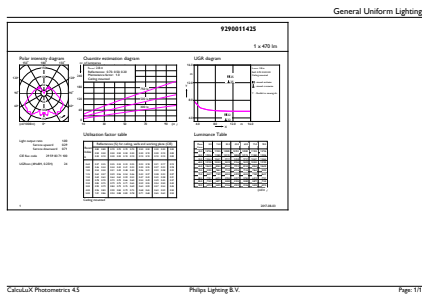

Product data

General Information	
Cap-Base	E14 [E14]
Reddot Design Award Winner mark	Reddot Design Award Winner 2016
RoHS mark	RoHS mark
Nominal Lifetime (Nom)	15000 h
Switching Cycle	50000X
Technical Type	5.5-40W
Light Technical	
Color Code	827 [CCT of 2700K]
Luminous Flux (Nom)	470 lm
Luminous Flux (Rated) (Nom)	470 lm
Color Designation	Warm White (WW)
Correlated Color Temperature (Nom)	2700 K
Luminous Efficacy (rated) (Nom)	85.45 lm/W
Color Consistency	<6
Color Rendering Index (Nom)	80

Product Data

Full product code	871869645479400
-------------------	-----------------

Order product name	Corepro candle ND 5.5-40W E14 827 B35 CL
EAN/UPC - Product	8718696454794
Order code	929001142502
Numerator - Quantity Per Pack	1
Numerator - Packs per outer box	10
Material Nr. (12NC)	929001142502
Net Weight (Piece)	0.040 kg

Dimensional drawing

LED ND 5.5-40W E14 827 220-240V B35 CL

Product	D	C
Corepro candle ND 5.5-40W E14 827 B35 CL	35 mm	106 mm

Photometric data

CorePro LEDcandle 40W E14 827 CL B35 ND

CorePro LEDcandle 40W E14 827 CL B35 ND