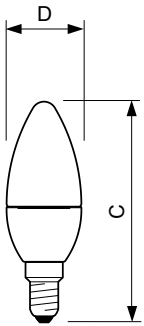

Product data

General Information	
Cap-Base	E14 [E14]
Reddot Design Award Winner mark	Reddot Design Award Winner 2016
RoHS mark	RoHS mark
Nominal Lifetime (Nom)	15000 h
Switching Cycle	50000X
Technical Type	5.5-40W
Light Technical	
Color Code	827 [CCT of 2700K]
Luminous Flux (Nom)	470 lm
Luminous Flux (Rated) (Nom)	470 lm
Color Designation	Warm White (WW)
Correlated Color Temperature (Nom)	2700 K
Luminous Efficacy (rated) (Nom)	85.45 lm/W
Color Consistency	<6
Color Rendering Index (Nom)	80

Product Data

Full product code	871869645479400
-------------------	-----------------

Order product name	Corepro candle ND 5.5-40W E14 827 B35 CL
EAN/UPC - Product	8718696454794
Order code	929001142502
Numerator - Quantity Per Pack	1
Numerator - Packs per outer box	10
Material Nr. (12NC)	929001142502
Net Weight (Piece)	0.040 kg

Dimensional drawing

LED ND 5.5-40W E14 827 220-240V B35 CL

Product	D	C
Corepro candle ND 5.5-40W E14 827 B35 CL	35 mm	106 mm

Photometric data

CorePro LEDcandle 40W E14 827 CL B35 ND

CorePro LEDcandle 40W E14 827 CL B35 ND