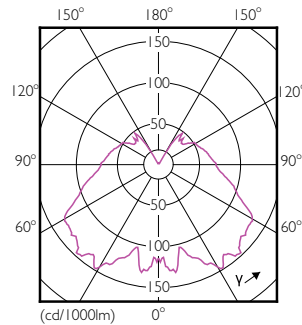

Product data

General Information	
Cap-Base	E14 [E14]
Reddot Design Award Winner mark	Reddot Design Award Winner 2016
RoHS mark	RoHS mark
Nominal Lifetime (Nom)	15000 h
Switching Cycle	50000X
Technical Type	5.5-40W
Light Technical	
Color Code	827 [CCT of 2700K]
Luminous Flux (Nom)	470 lm
Luminous Flux (Rated) (Nom)	470 lm
Color Designation	Warm White (WW)
Correlated Color Temperature (Nom)	2700 K
Luminous Efficacy (rated) (Nom)	85.45 lm/W
Color Consistency	<6
Color Rendering Index (Nom)	80

Product Data

Full product code	871869645479400
-------------------	-----------------

Order product name	Corepro candle ND 5.5-40W E14 827 B35 CL
EAN/UPC - Product	8718696454794
Order code	929001142502
Numerator - Quantity Per Pack	1
Numerator - Packs per outer box	10
Material Nr. (12NC)	929001142502
Net Weight (Piece)	0.040 kg

Dimensional drawing

LED ND 5.5-40W E14 827 220-240V B35 CL

Product	D	C
Corepro candle ND 5.5-40W E14 827 B35 CL	35 mm	106 mm

Photometric data

CorePro LEDcandle 40W E14 827 CL B35 ND

CorePro LEDcandle 40W E14 827 CL B35 ND