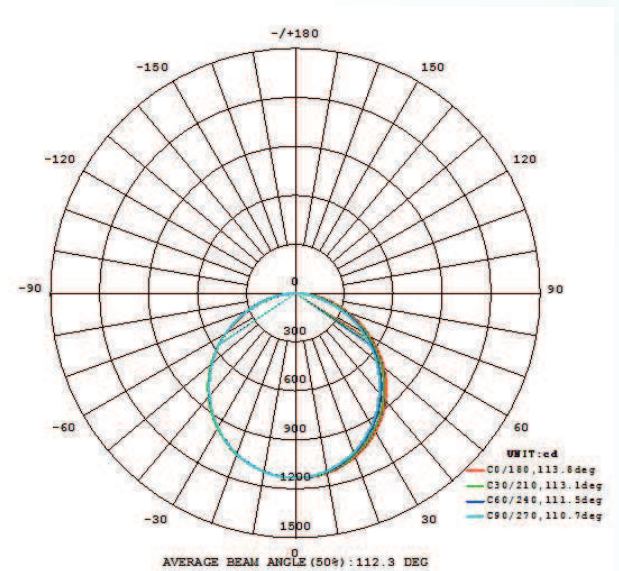

### Méretetek

Magasság	11
Szélesség	595
Hossz	595
Net Weight	3,687 Kilogramm

## Illuminant 1

Socket Type (1) LED  
Illuminant Type (1) LED  
Illuminant incl. (1) INKLUSIV  
max. Wattage (1) 40W  
Nominal Luminous Flux (in lm) 4300  
Equivalence With Incandescent Lamp (W) 242  
Color Temperature 4000 K semlegesfehér  
Nominal Lifetime (in h) 25000  
Switching Cycles 15000  
Colour Rendering Index (Ra, CRI) >80  
Energy Efficiency Class LED - A+  
Dimmable No  
Function LED nem cserélhető  
Rated Lamp Power (0,1W precision) 40  
Lumen with Cover 3400  
Color Tolerance (LED, SDCM) <6