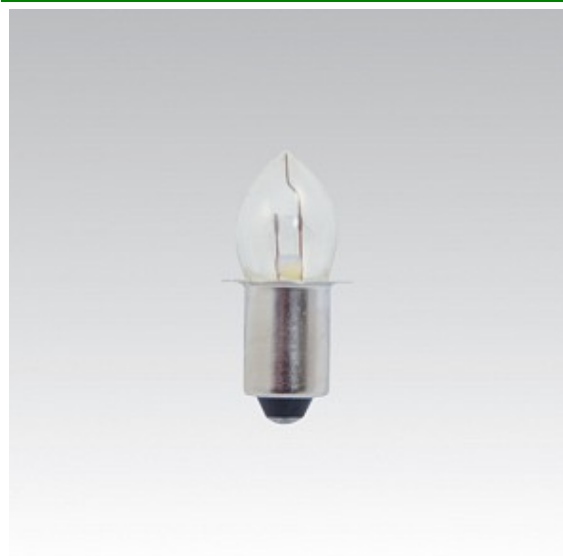

Incandescent lamps shockproof

11.5x30mm Krypton lamp 4.8V 750mA P13,5S clear

Order Number
380090000

EAN13
8595209908612

ILCOS
IBP/C/RS-0,75-4,8-P13,5s-11,5

General information

Product description:	K 4,8V 750mA P13,5s
Model/Description:	Incandescent lamps shockproof
Finish:	Krypton Torch lamps
Brand/Manufacturer:	NBB
Nominal voltage:	4,8 V
Nominal service life:	16 h.

Physical characteristics

Bulb design:	Olive Clear
Cap:	P13,5s
Type and imposition of filament:	Shockproof
Dimensions:	Ø11,5 x 30,5 mm
Packing method:	50
Weight net:	2 g

Electrical characteristics

Nominal wattage:	3,6 W
Rated power:	3,6 W
Rated current (A):	750 mA
Operating voltage:	4,8 V
Type of Voltage:	AC/DC
Direct connection to the mains:	Ano

EuP Parameters

Rated service life:	16 h.
Average Lifetime B50:	16 h.

Lighting characteristics

CCT:	2.580 K
Dominant wavelength:	760 nm
Chromaticity coordinates x:	0,469
Chromaticity coordinates y:	0,414
Colour rendering index CRI:	100 Ra8