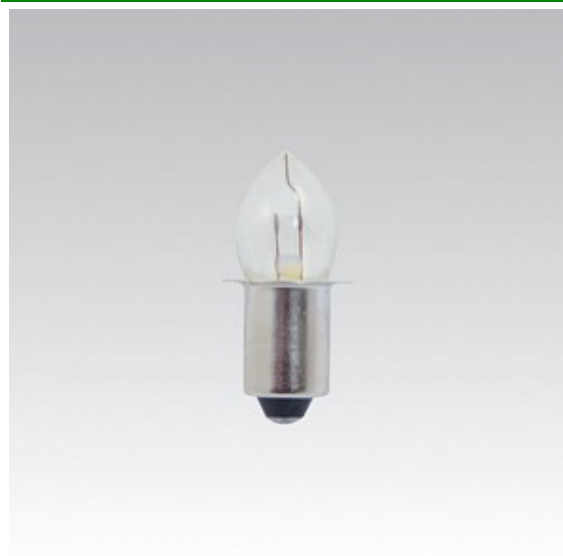

Incandescent lamps shockproof

## 11.5x30mm Krypton lamp 2.4V 750mA P13,5S clear

Order Number  
**380030000**

EAN13  
**8595209908483**

ILCOS  
**IBP/C/RS-0,75-2,4-P13,5s-11,5**

### General information

Product description:	K 2,4V 750mA P13,5s
Model/Description:	Incandescent lamps shockproof
Finish:	Krypton Torch lamps
Brand/Manufacturer:	NBB
Nominal voltage:	2,4 V
Nominal service life:	16 h.

### Physical characteristics

Bulb design:	Olive Clear
Cap:	P13,5s
Type and imposition of filament:	Shockproof
Dimensions:	Ø11,5 x 30,5 mm
Packing method:	50
Weight net:	2 g