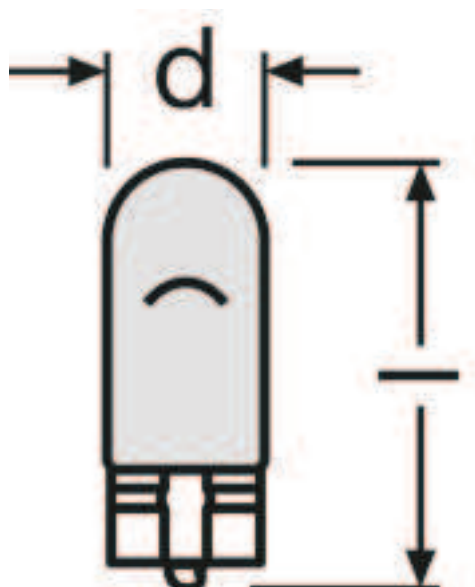

Light technical data

| | |
|-------------------------|--------|
| Color temperature | 4000 K |
| Luminous flux | 50 lm |
| Luminous flux tolerance | ±20 % |

Dimensions & weight

| | |
|----------------|---------|
| Length | 25.1 mm |
| Diameter | 10.0 mm |
| Product weight | 1.50 g |