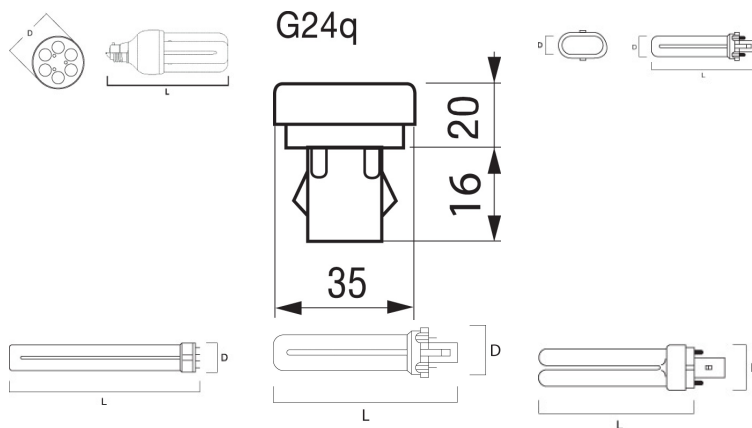

Blacklight BL368 Compact

Lynx-L 18W BL368

0025268

These BL368 tubes emit an upgraded highly concentrated radiation with peak around 368nm. Flying insect - eye sensitivity is generally at or near this frequency
100% improvement in effectiveness (at 368nm)
Depreciation of UV-A output over time is significantly reduced (80% at 5000hrs of original 100 hour output)
Performs longer and better throughout the insect season

Range features

Directions for use

Maximum exposure limits are set by EN60335 2-59:1997 at an effective 1,0 milliWatt per metre squared (1,0 mW/m) measured at a distance of 1 metre - originally based on the recommendations of the National Radiological Protection Board in the UK. The irradiance value for a single BL BL368-lamp measured without reflector and/or fixture, in free air at 25 celsius, is varying between 0,2 and 0,4 mW/m depending on the wattage

Product name	Lynx-L 18W BL368
Sales pack quantity	10
E-number FI	4940702

Electrical data

Watt (Nominal) (W)	18

Physical data

Single packaging type	Box/Sleeve
Weight (kg)	0.07
Outer package dimensions (L x W x H) (cm)	29.00 x 15.00 x 11.00
Single package dimensions (L x W x H) (cm)	27.00 x 4.60 x 2.70

TECHNICAL DRAWINGS