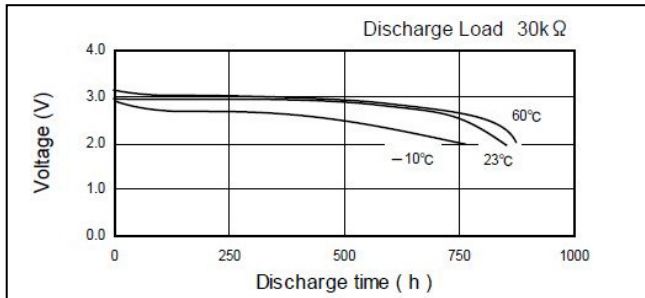

Data Sheet
Performance Data:

- **Temperature Characteristics***

*Discharge Load 30kΩ

- **Operating Voltage vs. load resistance***

*Discharge depth 40%

- **Capacity vs. load resistance**

- **Discharge Characteristics**