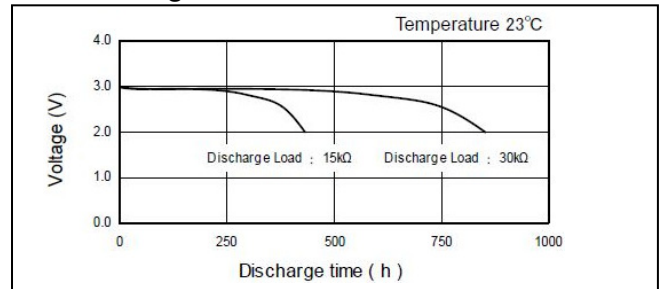

Data Sheet
Performance Data:

- **Temperature Characteristics***

*Discharge Load 30kΩ

- **Operating Voltage vs. load resistance***

*Discharge depth 40%

- **Capacity vs. load resistance**

- **Discharge Characteristics**