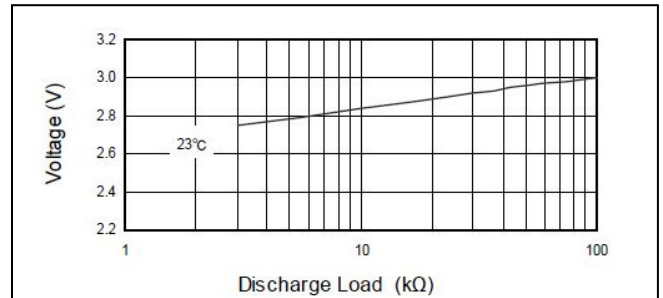

Data Sheet
Performance Data:

- **Temperature Characteristics***

*Discharge Load 30kΩ

- **Operating Voltage vs. load resistance***

*Discharge depth 40%

- **Capacity vs. load resistance**

- **Discharge Characteristics**