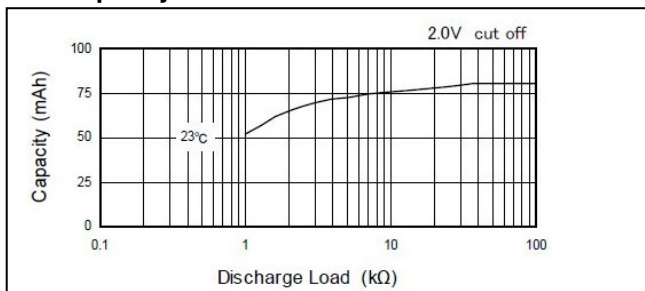

Data Sheet
Performance Data:

- **Temperature Characteristics***

*Discharge Load 30kΩ

- **Operating Voltage vs. load resistance***

*Discharge depth 40%

- **Capacity vs. load resistance**

- **Discharge Characteristics**